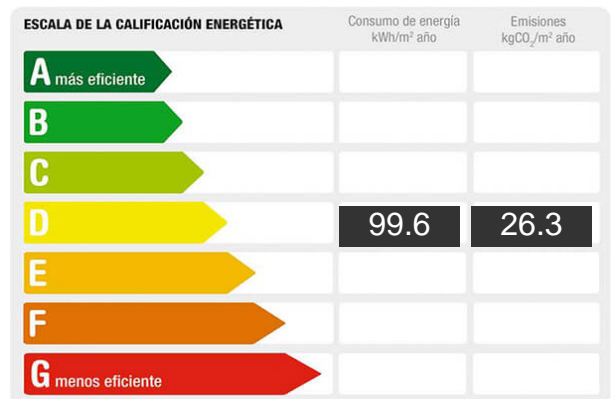

<b>Sqm built:</b> 152	<b>Floor:</b> wooden	<b>Garages:</b> 1
<b>Hot water:</b> colective	<b>Sqm terrace:</b> 8	<b>Terraces:</b> 2
<b>Fuel:</b> gasoil	<b>Bedrooms:</b> 2	<b>Bathrooms:</b> 1
<b>Toilets:</b> 1	<b>Outward/Inward:</b> outward	